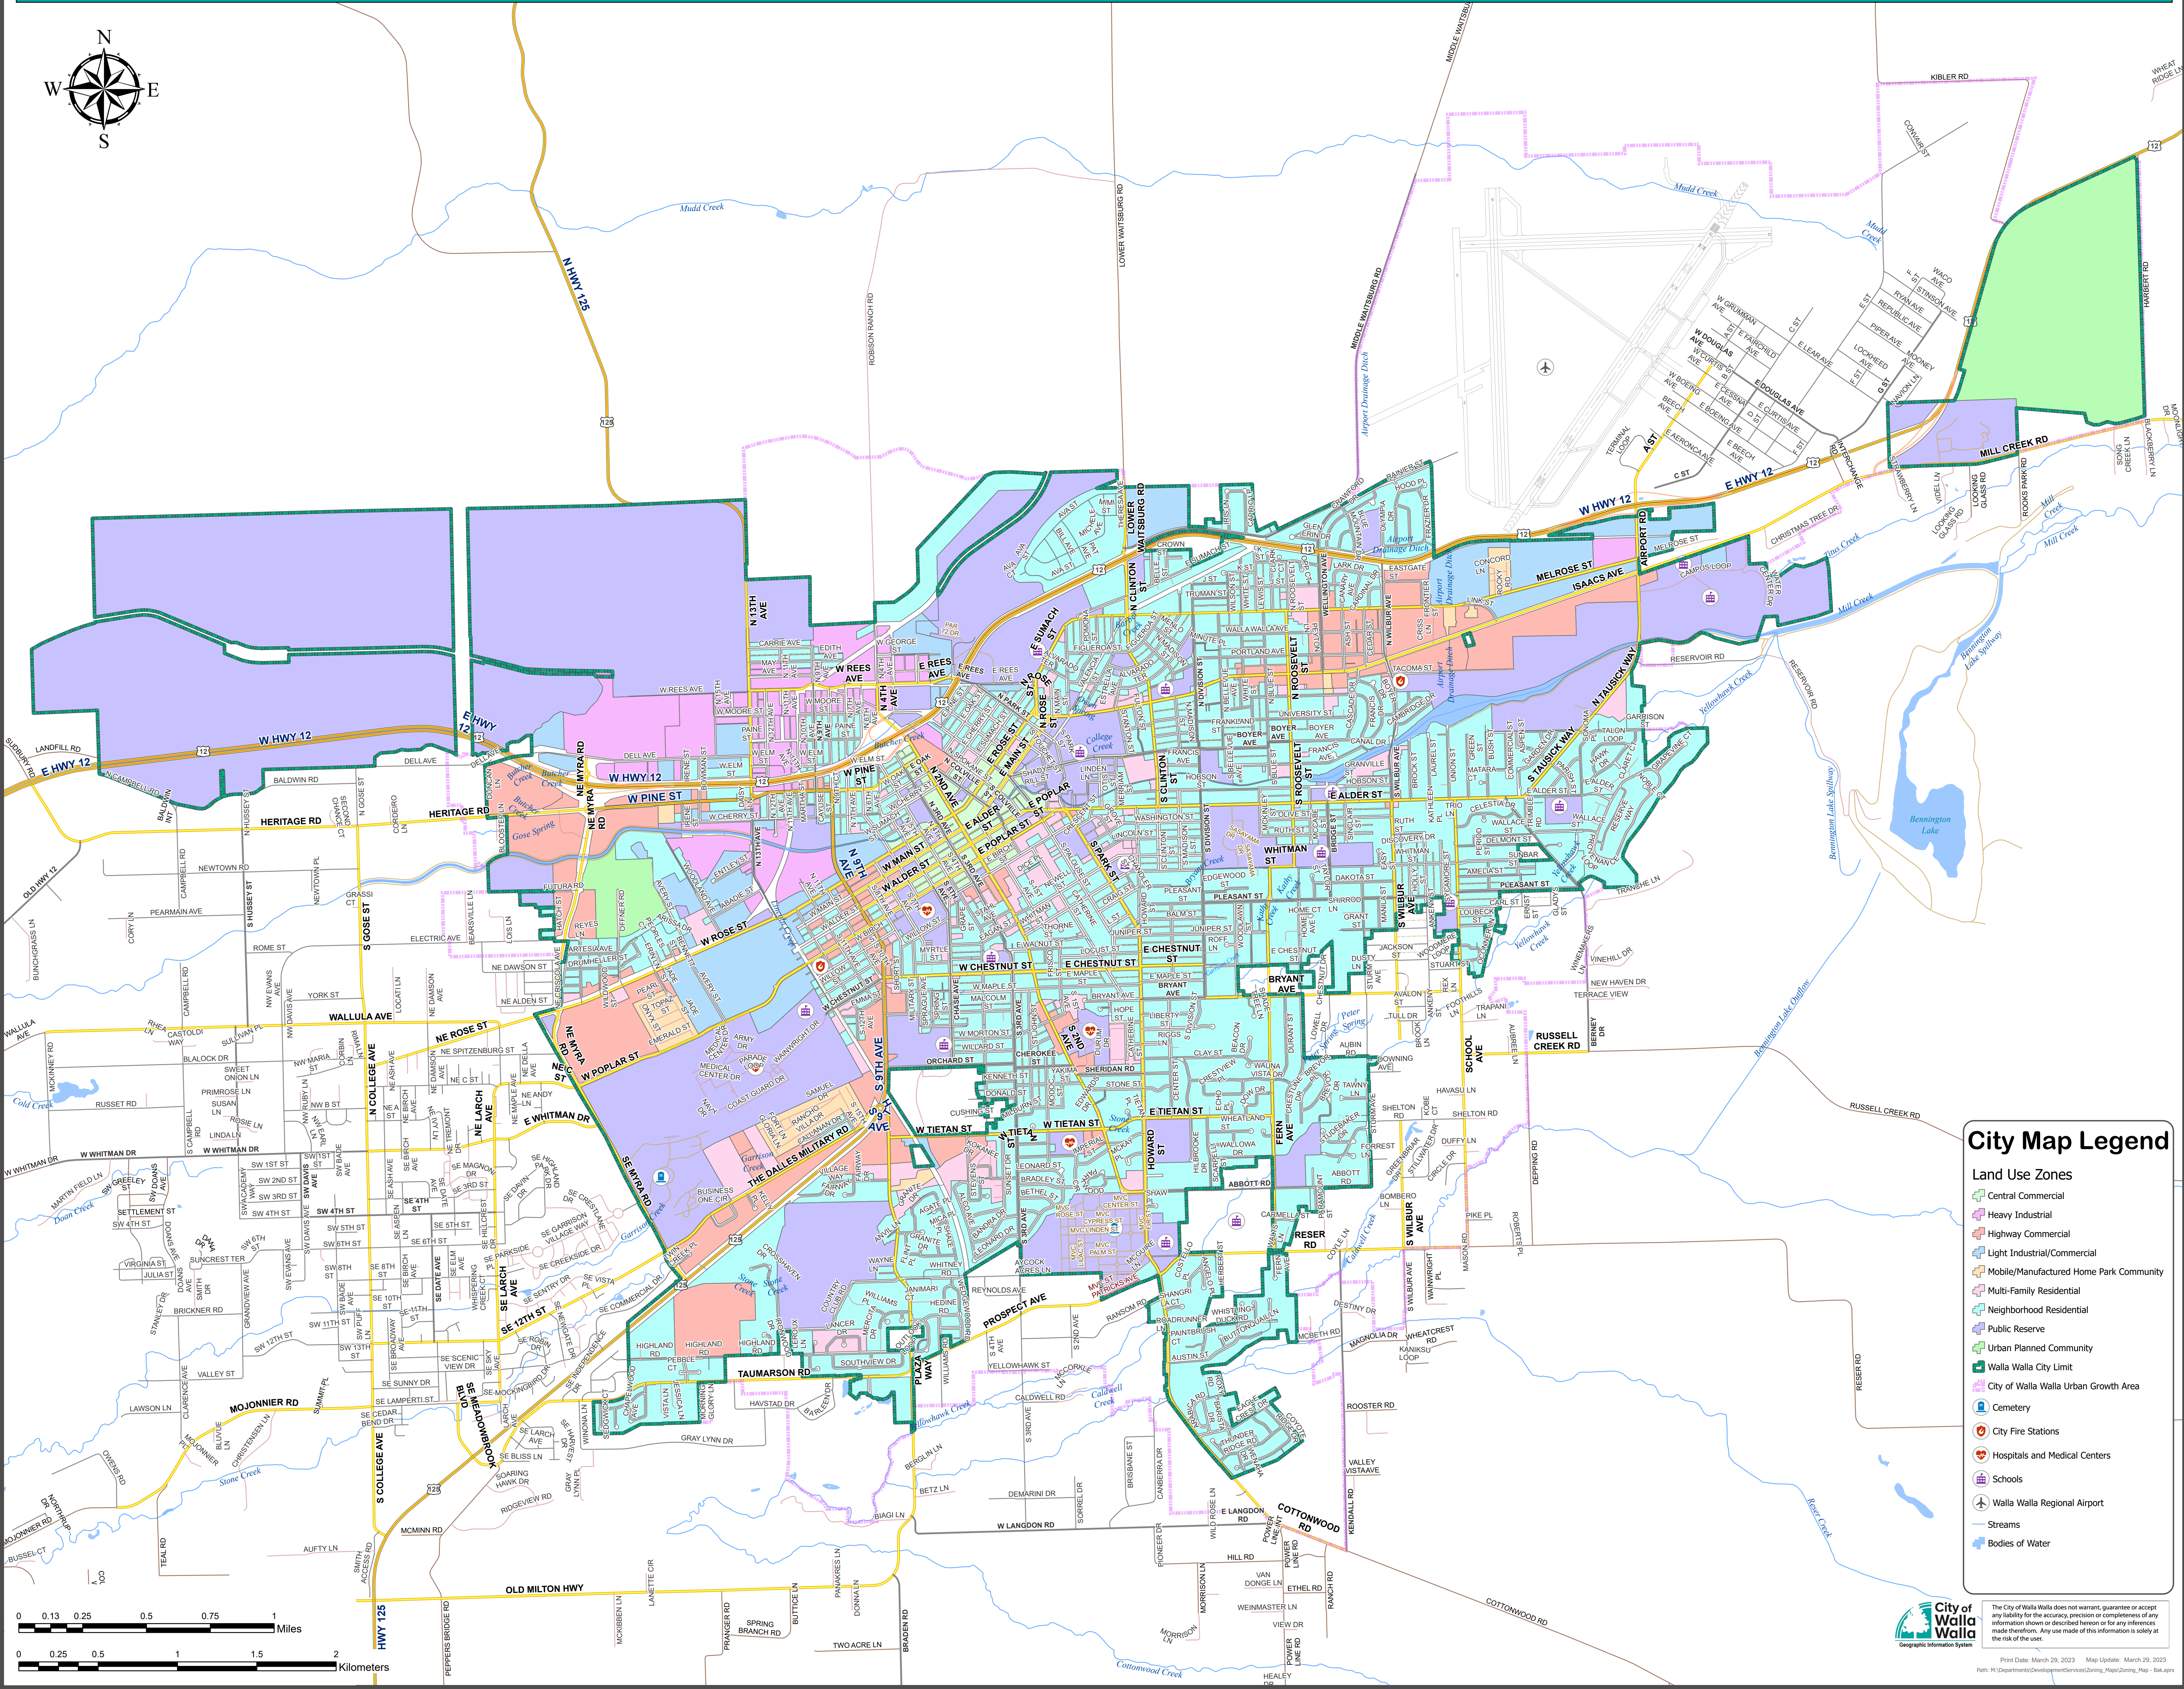

CITY OF WALLA WALLA ZONING MAP

City Map Legend

Land Use Zones

- Central Commercial
- Heavy Industrial
- Highway Commercial
- Light Industrial/Commercial
- Mobile/Manufactured Home Park Community
- Multi-Family Residential
- Neighborhood Residential
- Public Reserve
- Urban Planned Community
- Walla Walla City Limit
- City of Walla Walla Urban Growth Area

Other Features

- City Fire Stations
- Hospitals and Medical Centers
- Schools
- Walla Walla Regional Airport
- Streams
- Bodies of Water