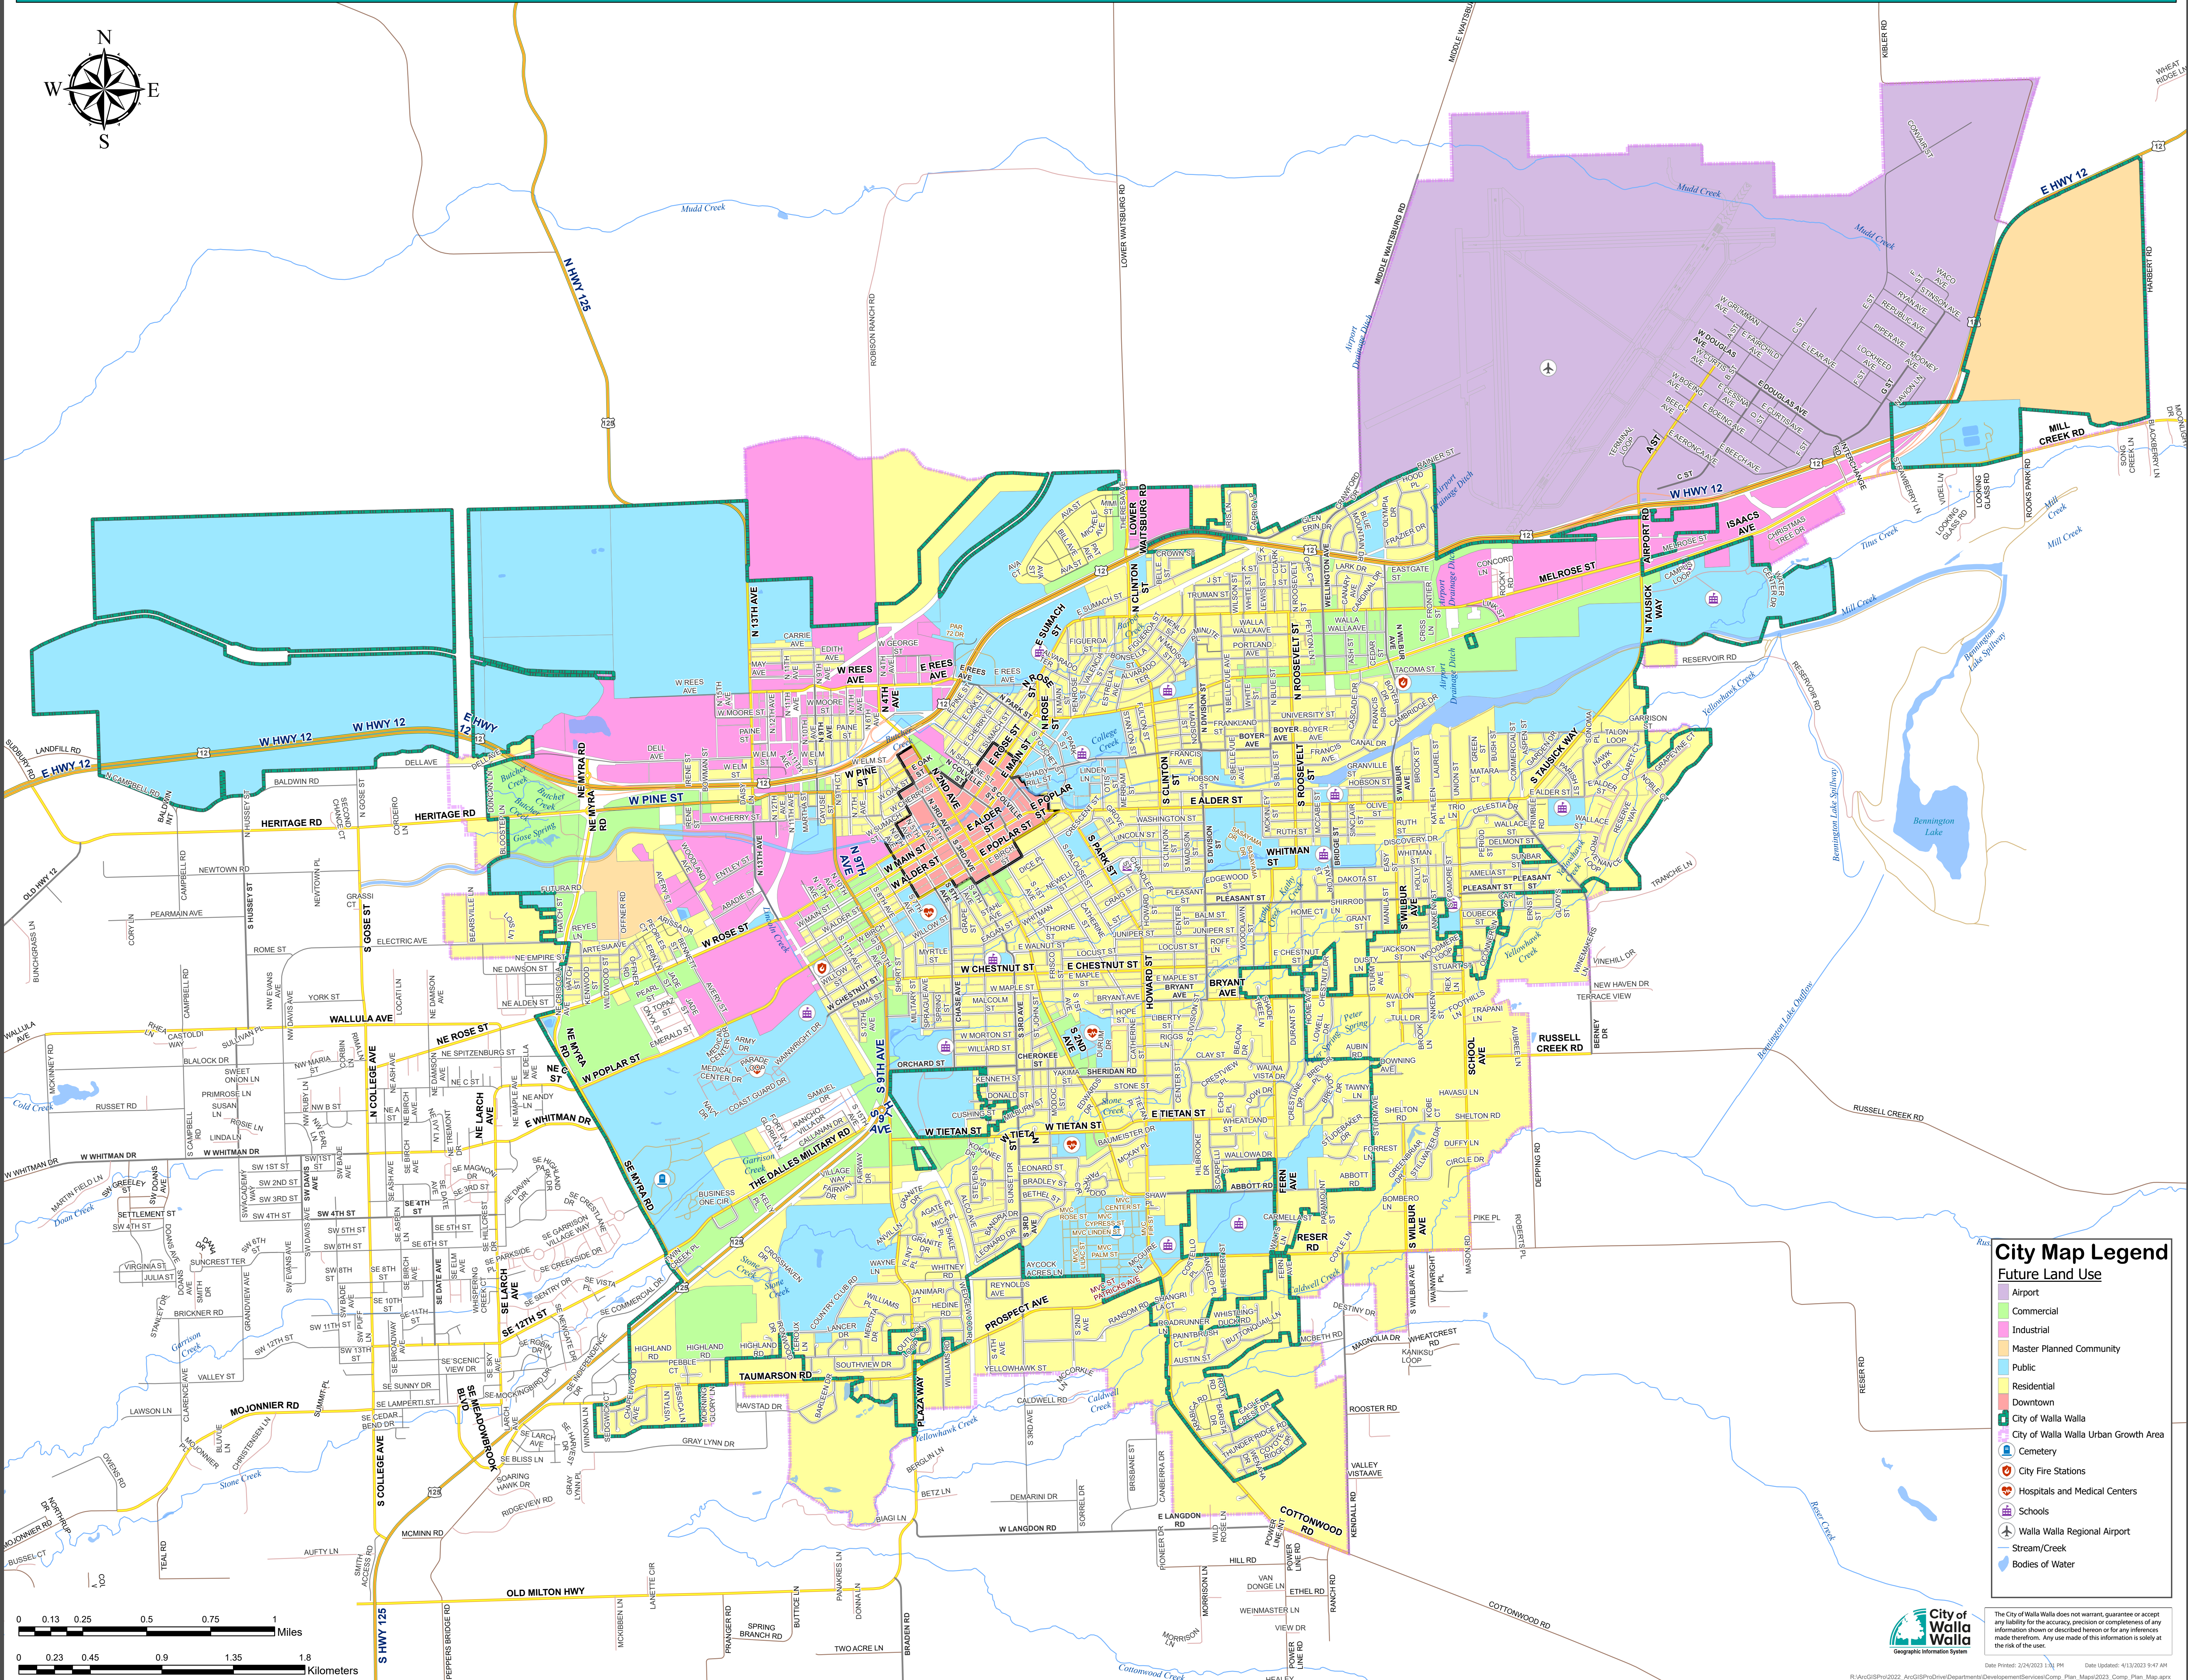

# CITY OF WALLA WALLA COMPREHENSIVE MAP

### City Map Legend

#### Future Land Use

- Airport
- Commercial
- Industrial
- Master Planned Community
- Public
- Residential
- Downtown
- City of Walla Walla
- City of Walla Walla Urban Growth Area
- Cemetery
- City Fire Stations
- Hospitals and Medical Centers
- Schools
- Walla Walla Regional Airport
- Stream/Creek
- Bodies of Water