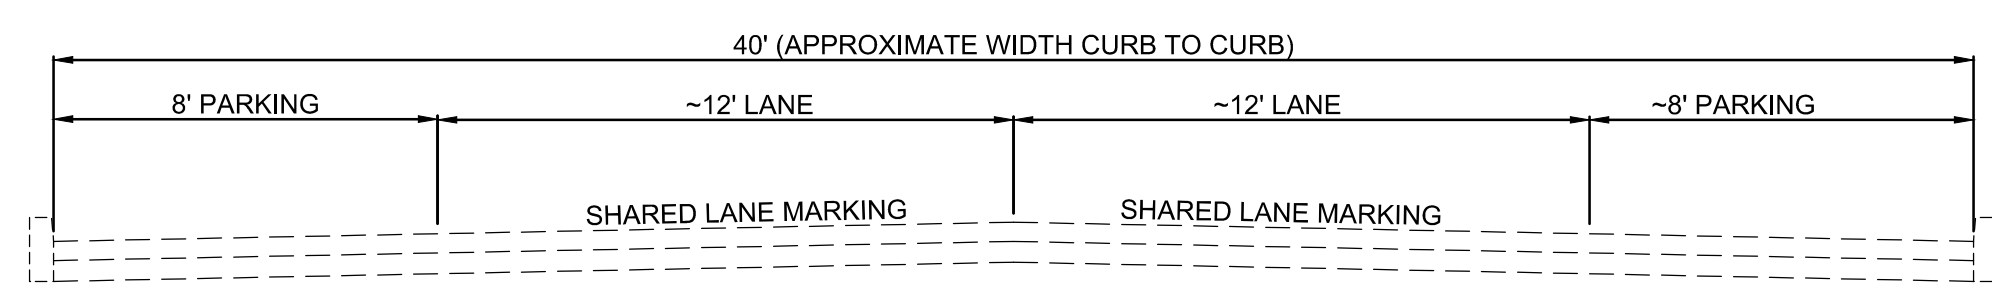

MATCHLINE 4 - SEE BELOW

MATCHLINE 4 - SEE ABOVE

Scale 1" = 30'

**S DIVISION STREET
EXISTING SECTION**
NTS

**S DIVISION STREET SECTION
W/SHARED LANE MARKINGS**
NTS