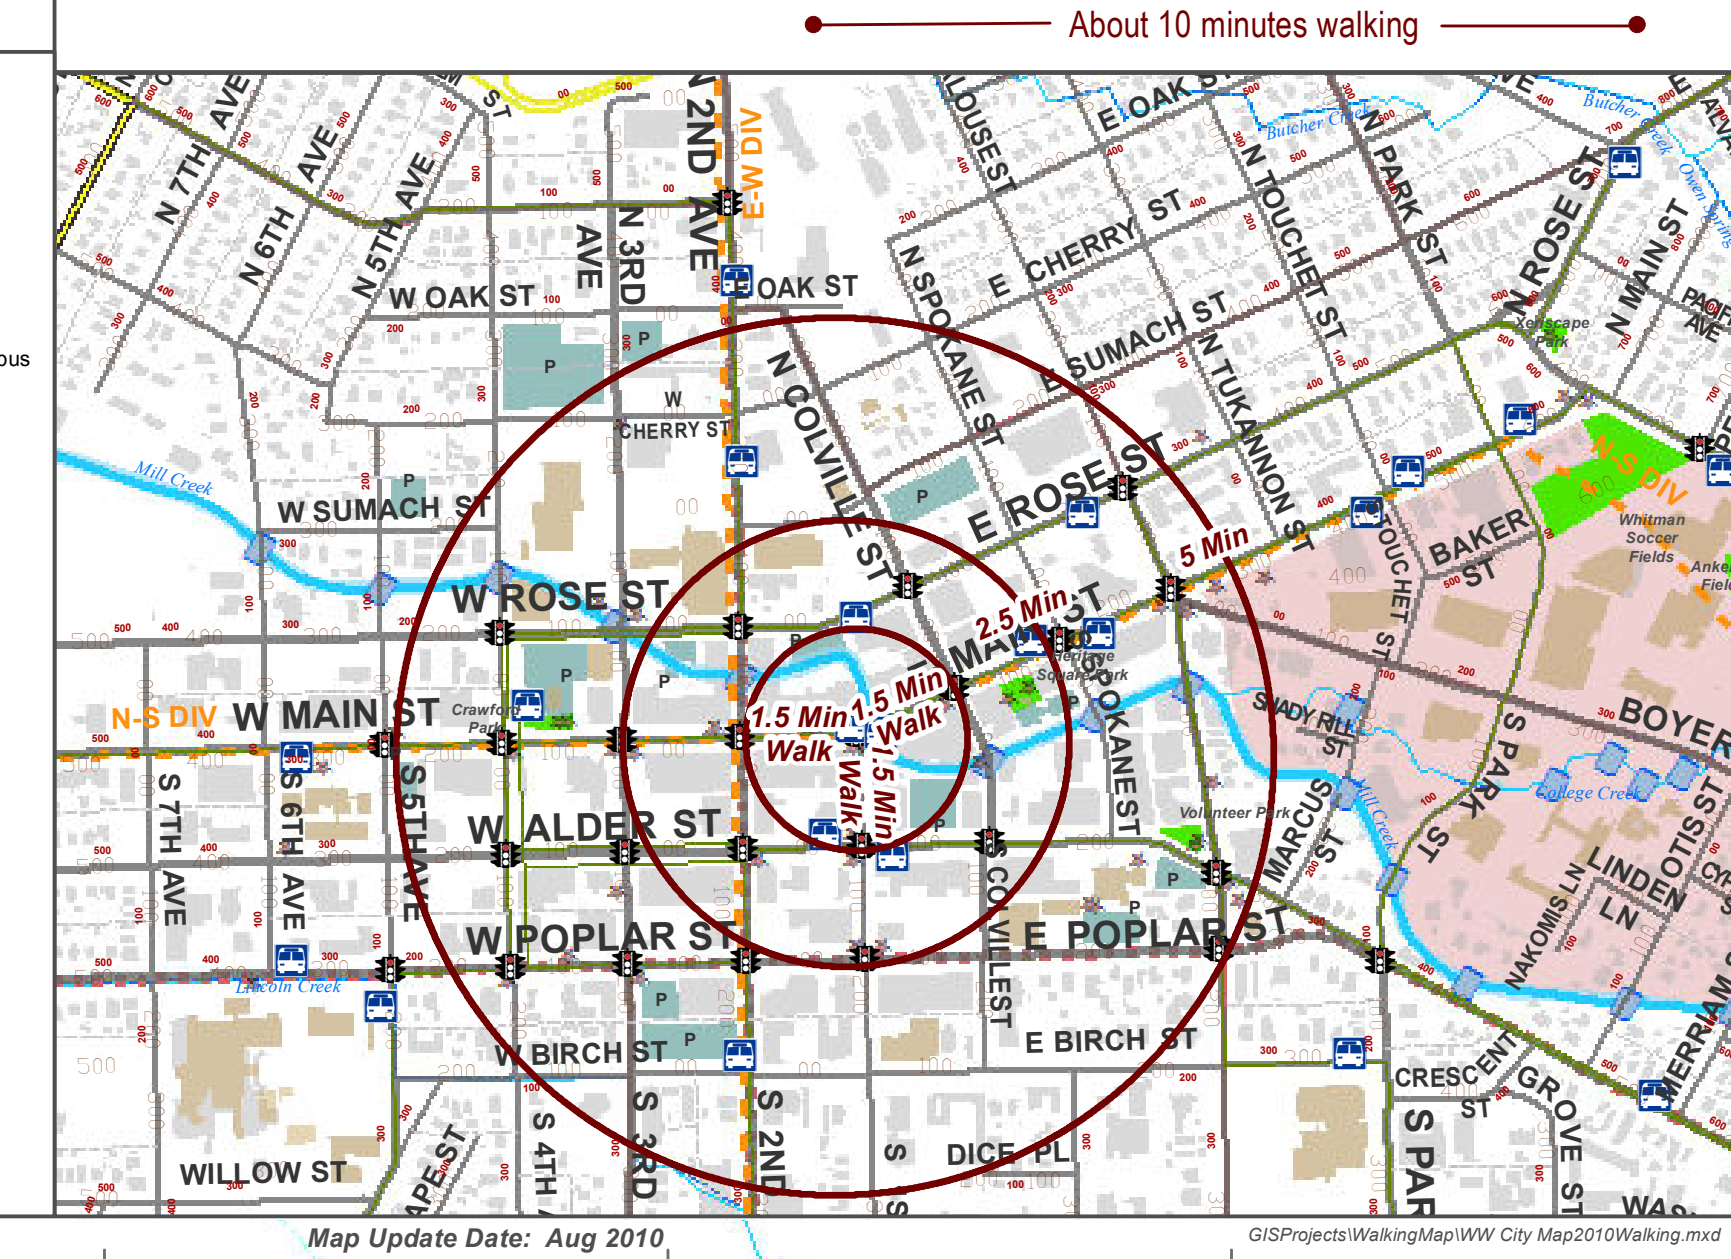

Downtown Walla Walla

1. ### Downtown Legend
2. Bus Stop
   - Traffic Signals
   - Downtown Art
   - Point of Interest
   - Bike Lane
   - Bike Route
   - Bridges
   - Stream/Creek
   - Intermittent Surface Water
   - Mill Creek
   - Bodies of Water
   - Buildings
   - Downtown Public Parking Lots
   - Parks
   - Historic District
   - Downtown Outline
   - Downtown
   - Whitman College Campus
3. #### Downtown Places of Interest
1. Chamber of Commerce
  2. City Hall
  3. Farmers Market
  4. Kirkman House Museum
  5. Marcus Whitman Hotel and Conference Center
  6. National Guard Armory
  7. Post Office
  8. Public Library
  9. St Mary's Medical Center
  10. U.S. Army Corps of Engineers
  11. Valley Transit Station
  12. Walla Walla County Courthouse
  13. WESCOM
  14. Whitman College
  15. VMCA
  16. WYCA
  17. Carnegie Art Center

Print Date: Aug 2010

Map Update Date: Aug 2010