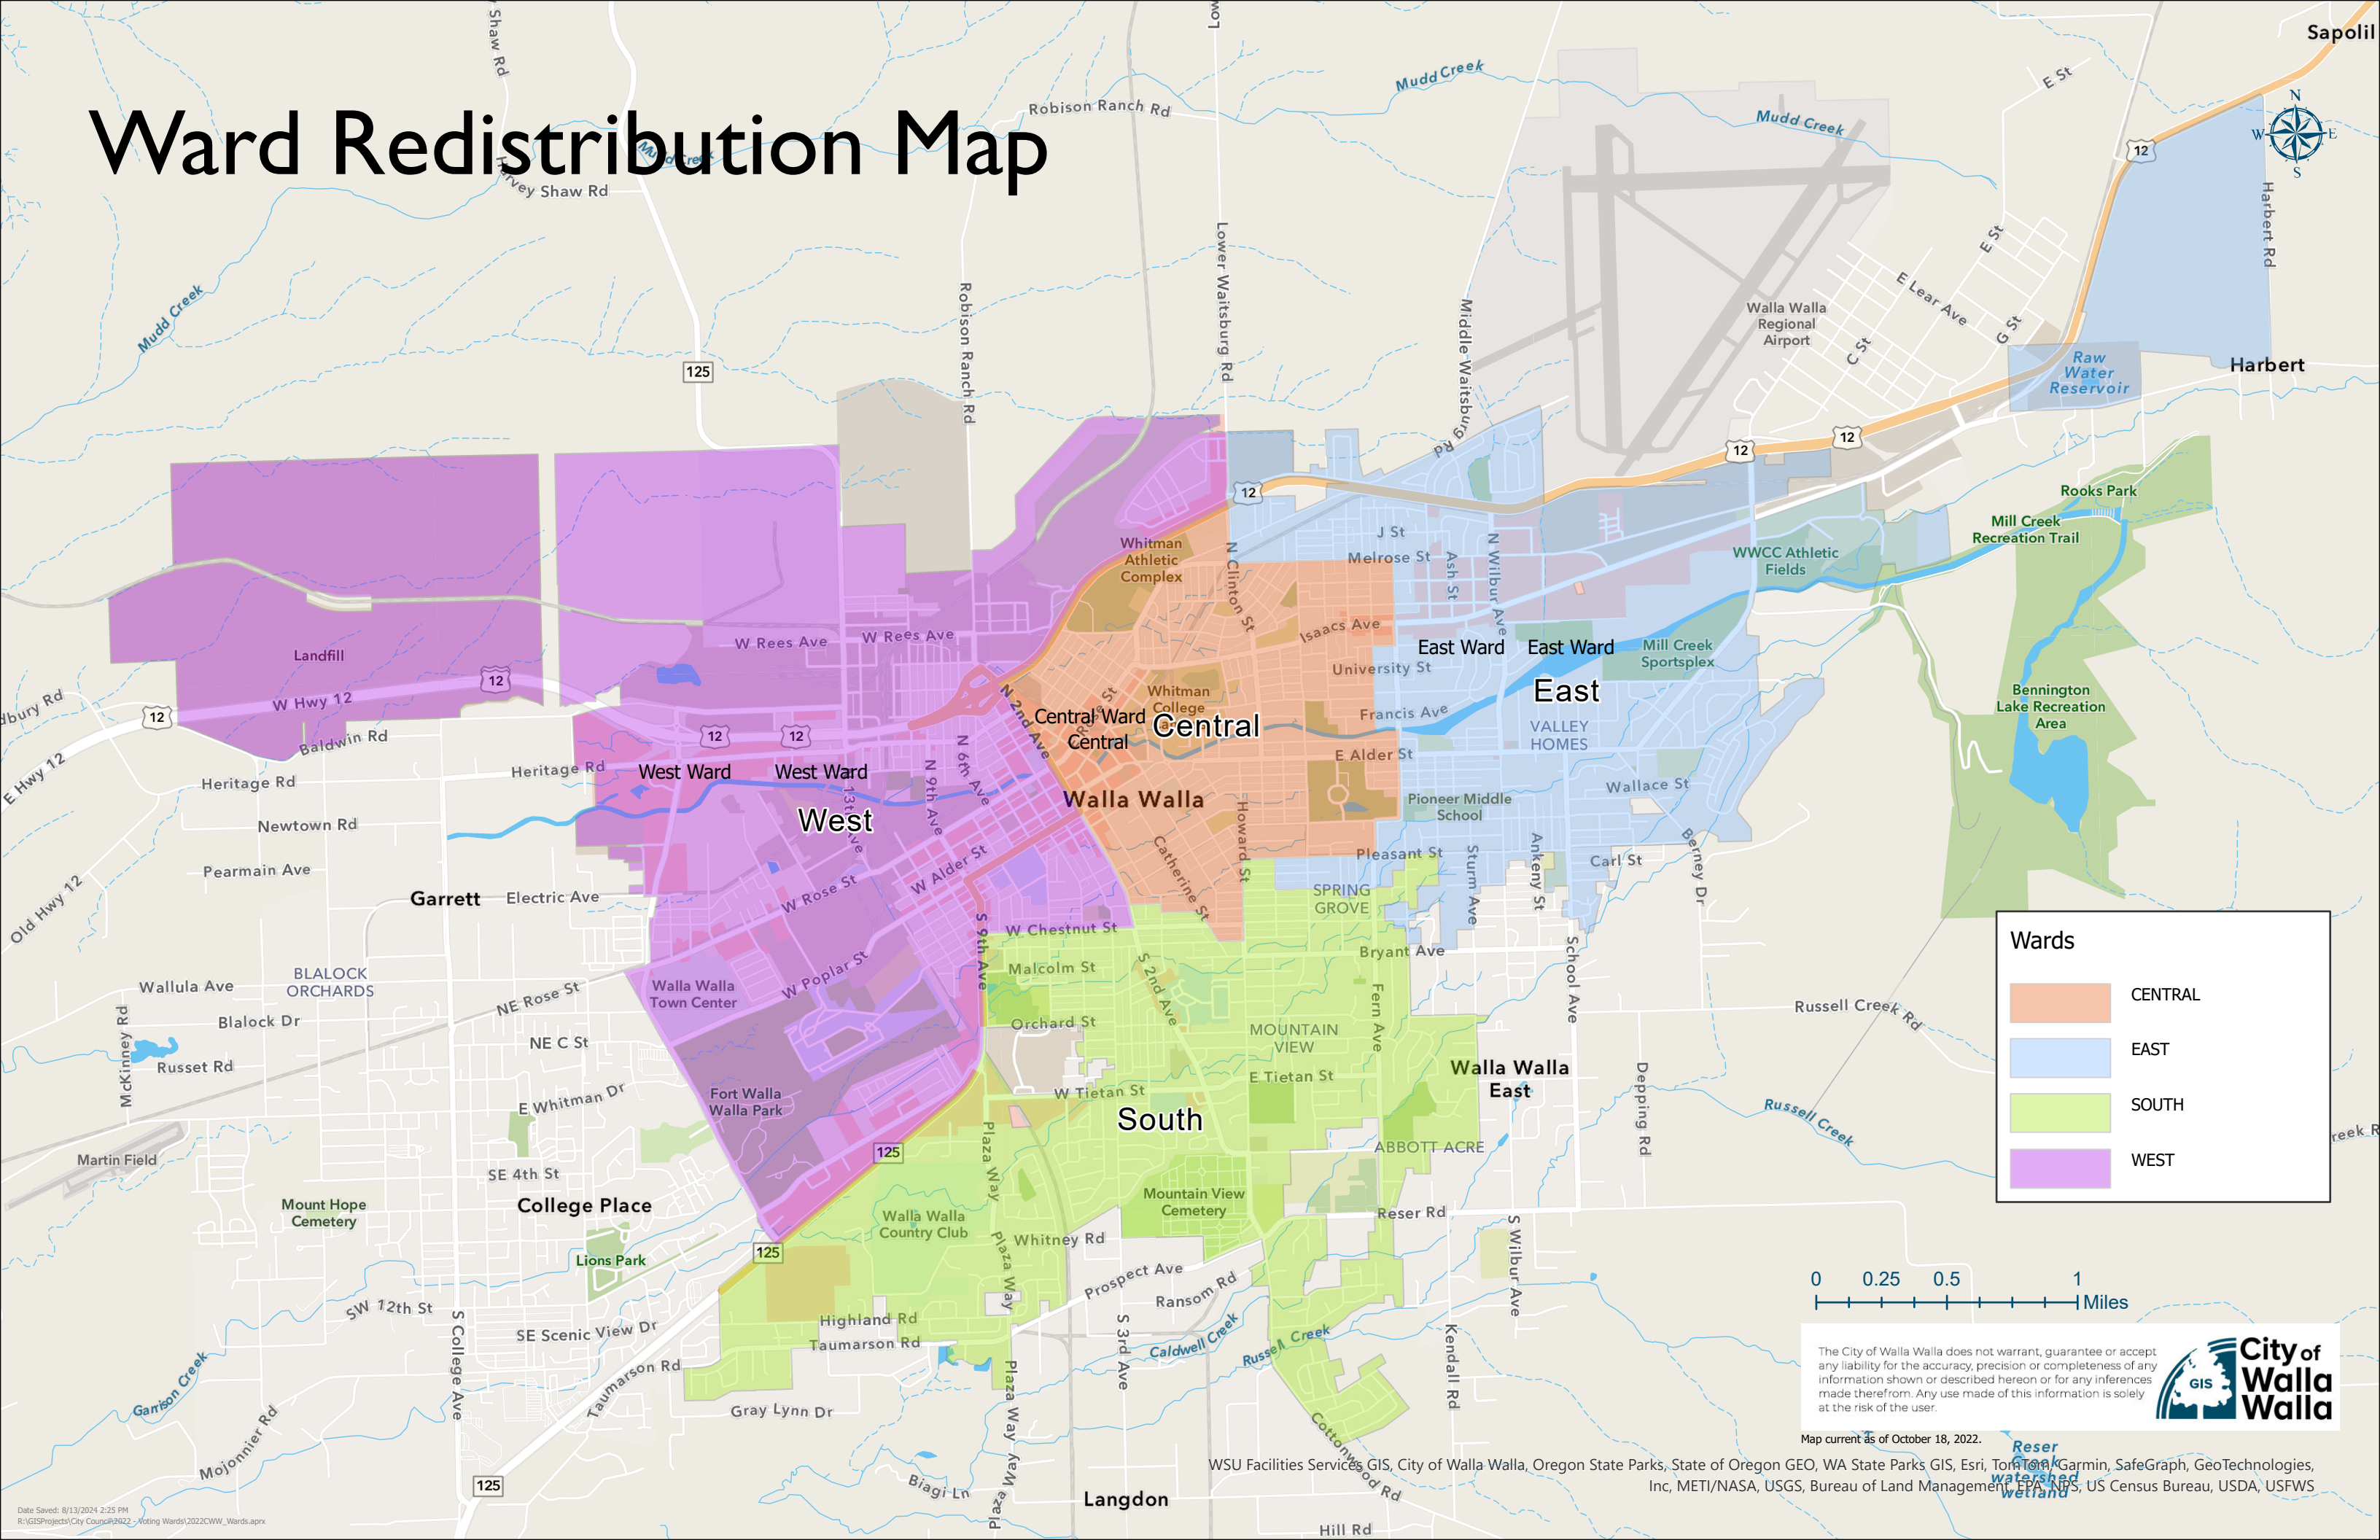

Ward Redistribution Map

Wards	
	CENTRAL
	EAST
	SOUTH
	WEST

The City of Walla Walla does not warrant, guarantee or accept any liability for the accuracy, precision or completeness of any information shown or described hereon or for any inferences made therefrom. Any use made of this information is solely at the risk of the user.

Map current as of October 18, 2022.

WSU Facilities Services GIS, City of Walla Walla, Oregon State Parks, State of Oregon GEO, WA State Parks GIS, TomTom, Garmin, SafeGraph, GeoTechnologies, Inc, METI/NASA, USGS, Bureau of Land Management, EPA, NPS, US Census Bureau, USDA, USFWS