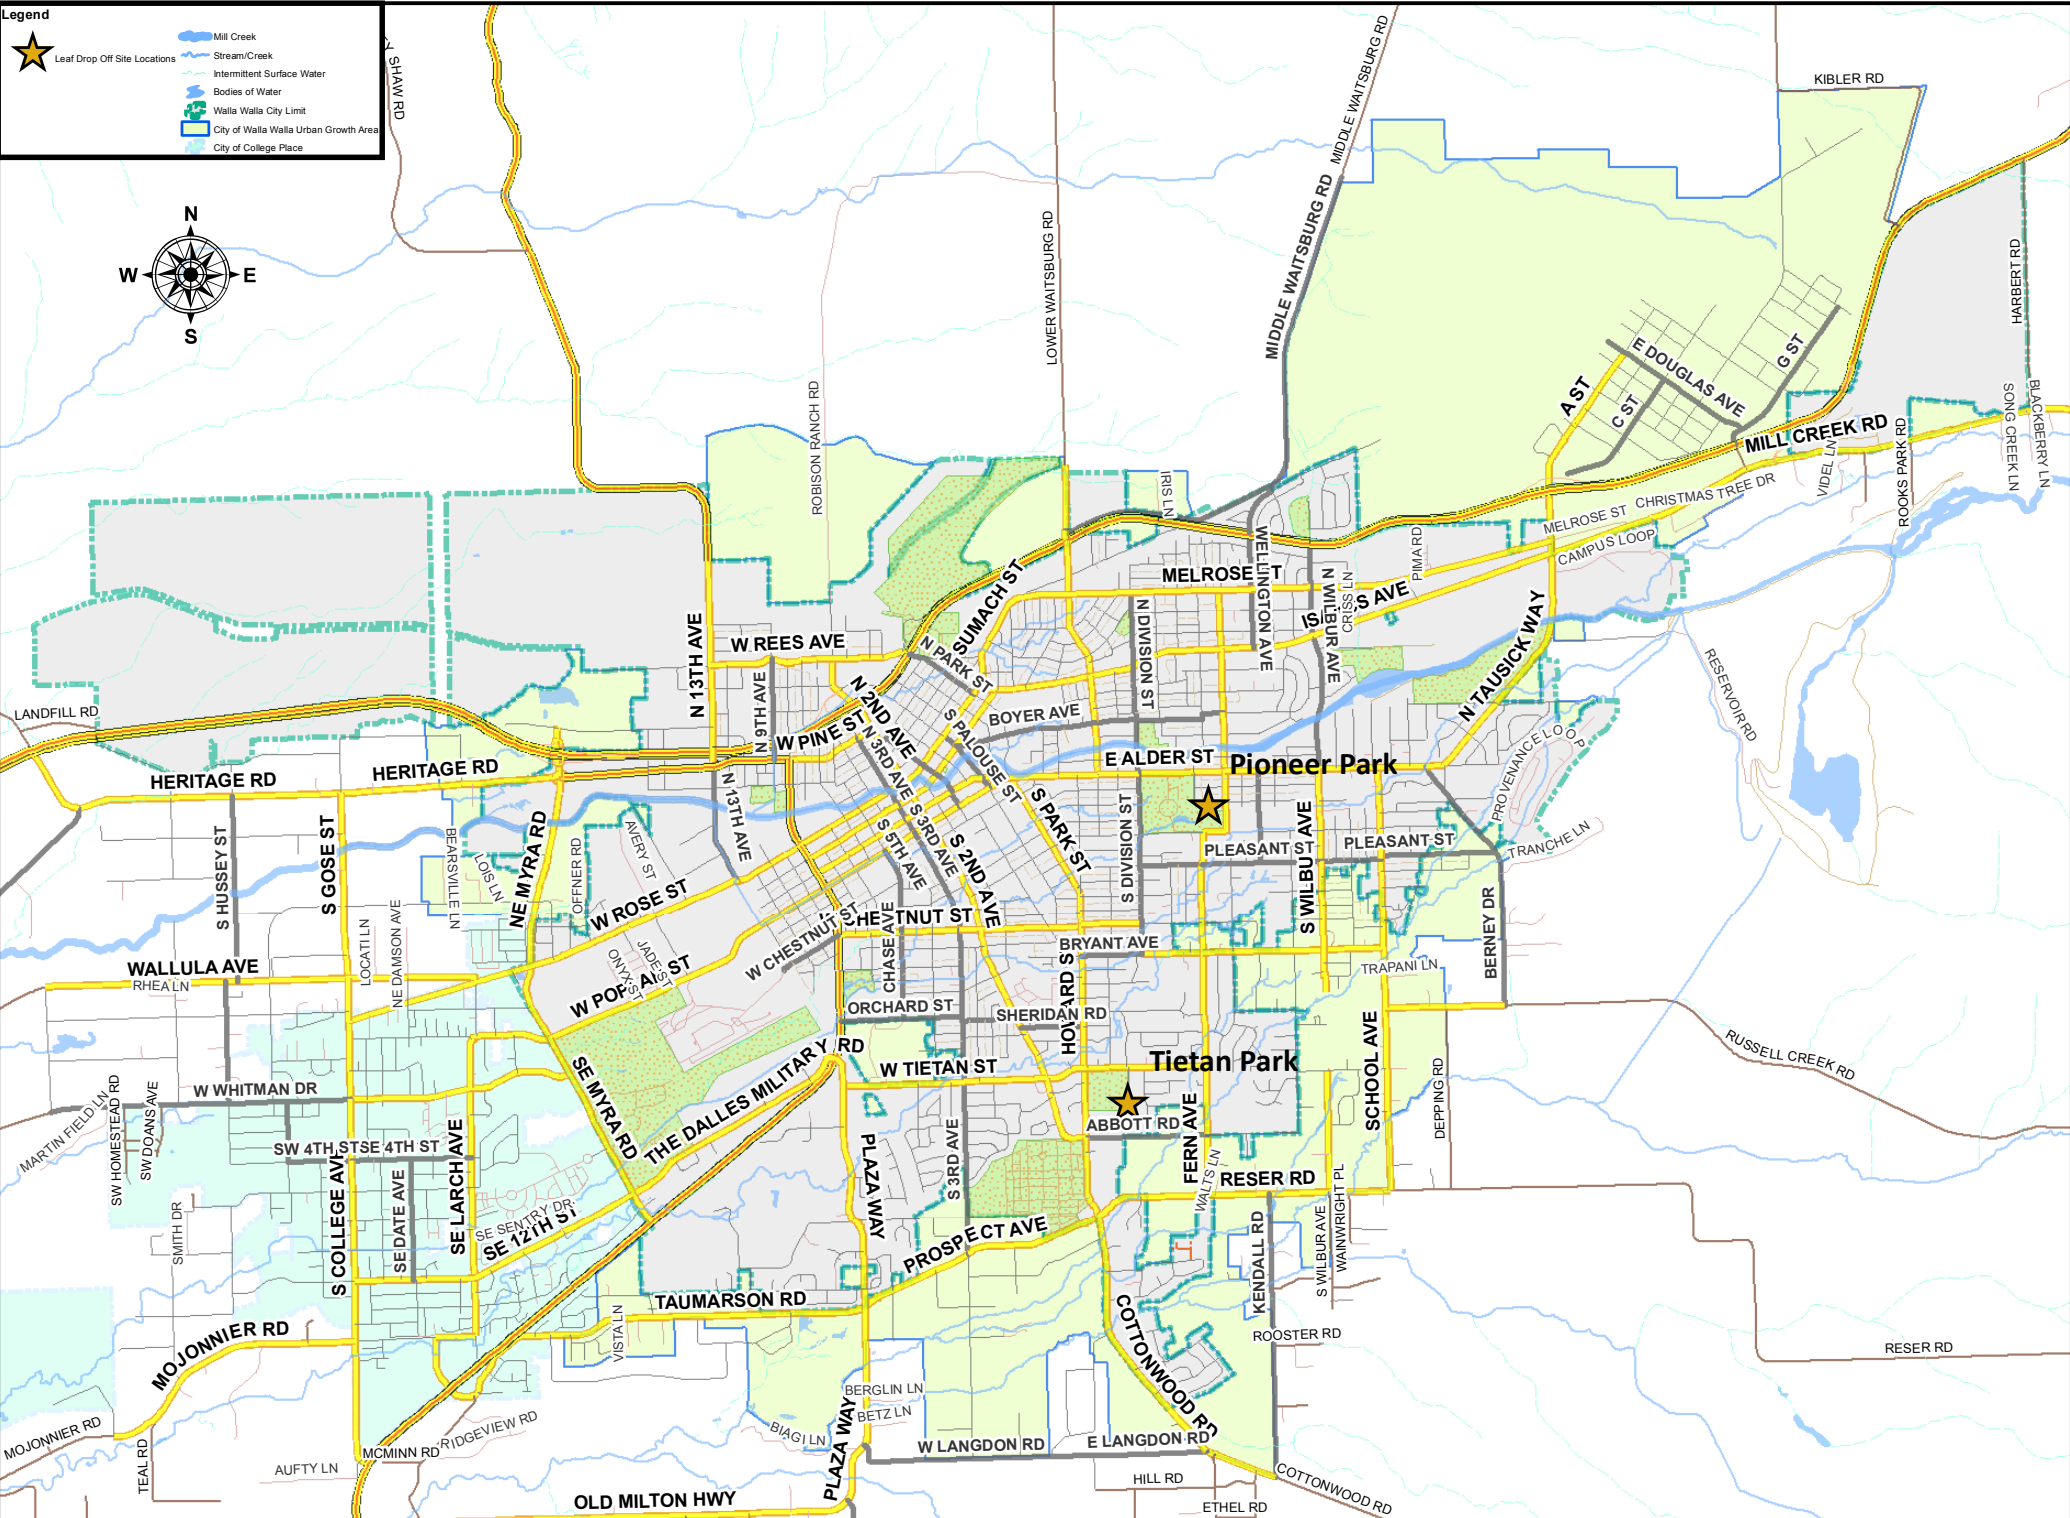

Legend

- ★ Leaf Drop Off Site Locations
- Mill Creek
- Stream/Creek
- Intermittent Surface Water
- Bodies of Water
- Walla Walla City Limit
- City of Walla Walla Urban Growth Area
- City of College Place

Leaf Drop Off Site Locations