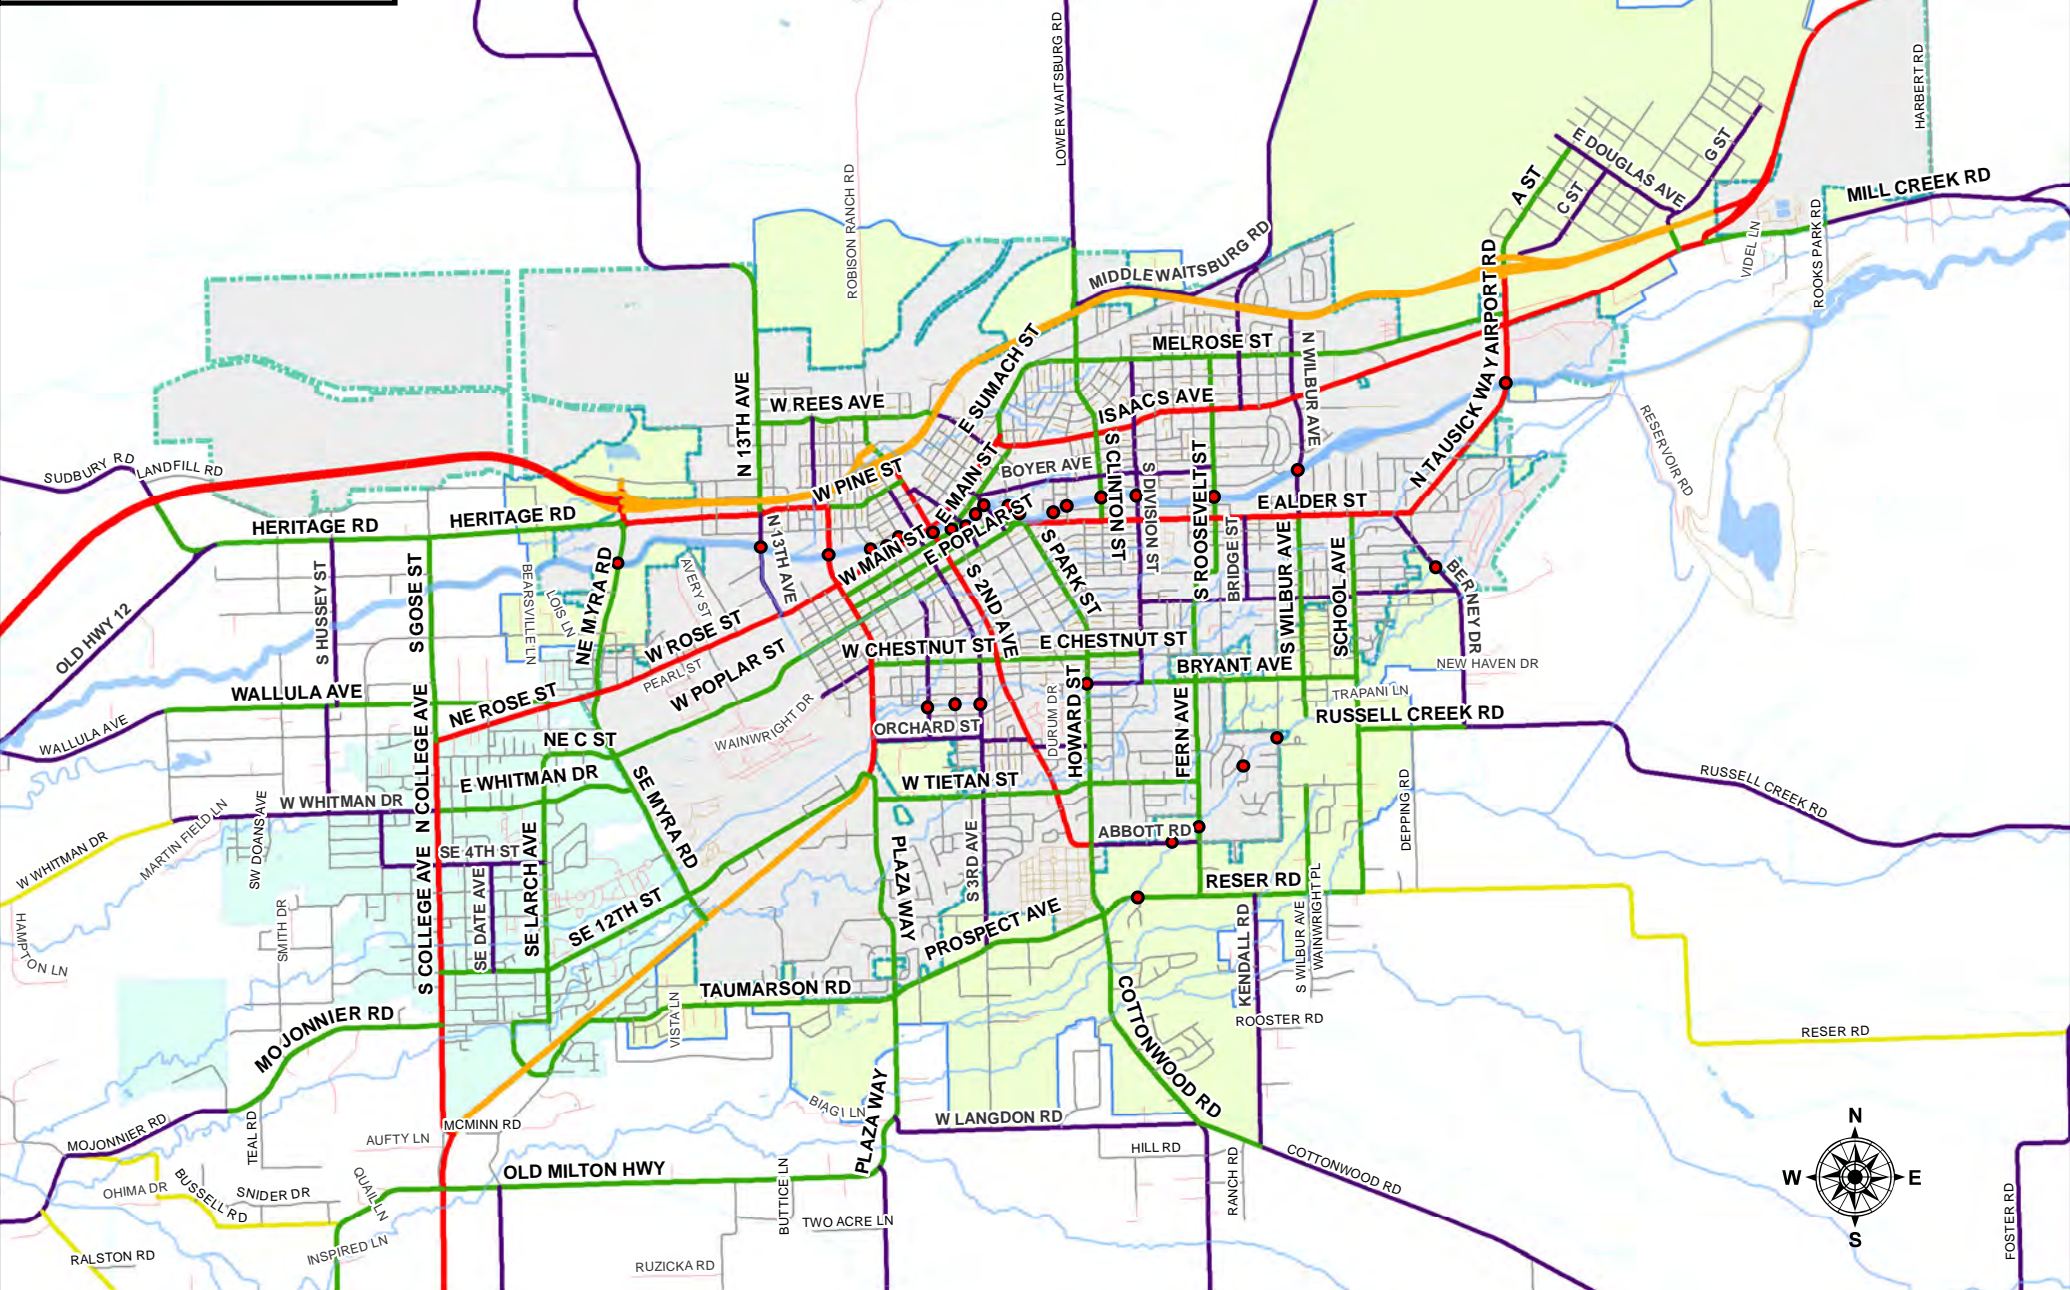

Legend

- Bridge Locations
- Mil Creek
- Stream/Creek
- Intermittent Surface Water
- Bodies of Water
- Walls Walla City Limit
- City of Walla Walla Urban Growth Area
- City of College Place

Federal Functional Classification

- Urban and Rural - Local Access
- Rural - Minor Collector
- Urban and Rural - Major Collector
- Urban and Rural - Minor Arterial
- Urban and Rural - Principle Arterial
- State Hwy Urban - Freeway
- Alley
- Private
- Service

Federal Functional Classification map